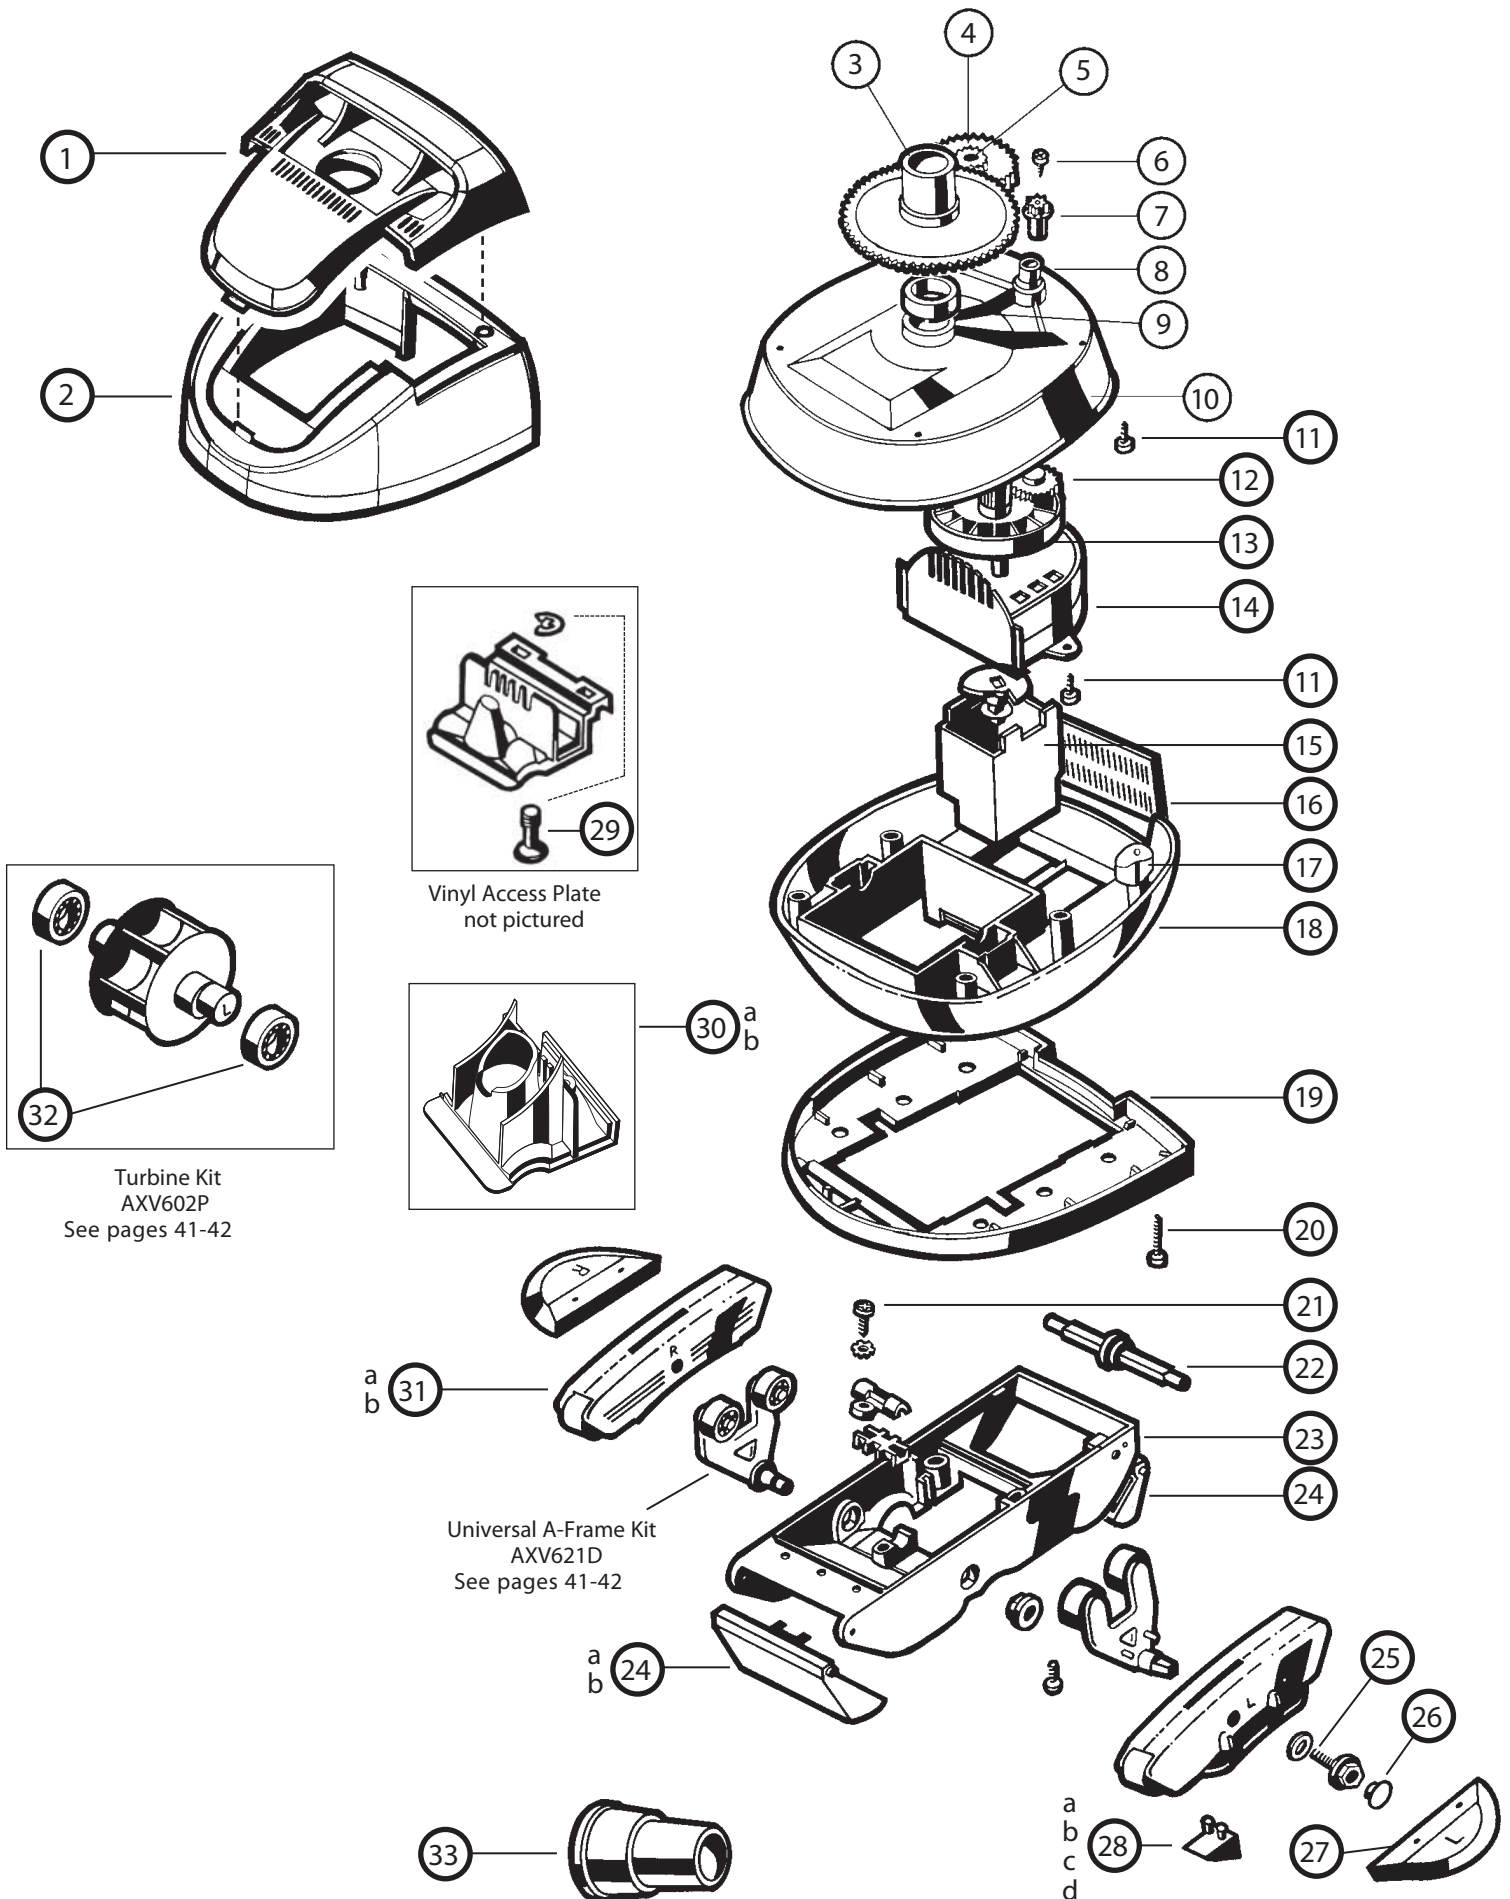

## DIAGRAM

### Parts Diagram

# Pool Vac Ultra®

Ref No.	Part No.	Description
1	20-AXV436LG	Top for Pool Vac Ultra, Light Gray
2	20-AXV439	Body for Pool Vac Ultra, White
3	20-AXV070	Cone Gear, Clear
4	20-AXV301	Intermediate Gear
5	20-AXV309	Intermediate Gear Shafat
6	20-AXV068	Spindle Gear Screw
7	20-AXV303	Spindle Gear
8	20-AXV066A	Spindle Gear Bushing
9	20-AXV306	Cone Gear Bushing
10	20-AXV060WH	Upper Middle Body
11	20-AXV065P	Upper Body Screw (6 pack)
12	20-AXV064A	Medium Turbine Drive Gear
13	20-AXV062C	Medium Turbine
14	20-AXV009A	Medium Turbine Case with Axle
15	20-AXV408P	Gear Box Assembly
16	20-AXV051AWH	Screen, White
17	20-AXV054P	Float (2 pack)
18	20-AXV050CWH	Lower Middle Body, White
19	20-AXV429WHP	Bumper Assembly
20	20-AXV057P	Middle Body, Screw (6 pack)
21	20-AXV313	Lower Body Screw (4 pack)
22	20-AXV031B	Flap Adjuster
23	20-AXV230DWH	Lower Body, White
24	20-AXV434WHP	Flap Kit, White (2 flaps, front and rear springs)
25	20-AXSCR4008	Pod Screw Kit (2 screws and 2 washers)
26	20-AXV016P	Pod Plug (6 pack)
27	20-AXV604WHP	Wing Kit, White
28a	20-AXV414P	Pod Shoes, Concrete (4 pack)
28b	20-AXV413P	Pod Shoes, Vinyl (4 pack)
28c	20-AXV014CP	Pod Shoes, Ceramic (4 pack)
28d	20-AXV014SP	Pod Shoes, Slotted (4 pack)
29	20-AXV314P	Captive Screw and Retaining Clip
30a	20-AXV603	Fixed Access Cover Assembly for Vinyl
30b	20-AXV603A	Fixed Access Cover Assembly for Vinyl
31	20-AXV417WHP	Pod Kit White
32	20-AXV055P	Turbine Bearings (2 pack)
33	20-AXW442	Skimmer Elbow
-	20-AXV079VP	Medium Turbine/Spindle Gear Kit, Vinyl (medium turbine, drive gear, bushing, vinyl spindle gear, screw, medium turbine axle, intermediate gear, intermediate gear axle)
-	20-V574P	Flow Gauge